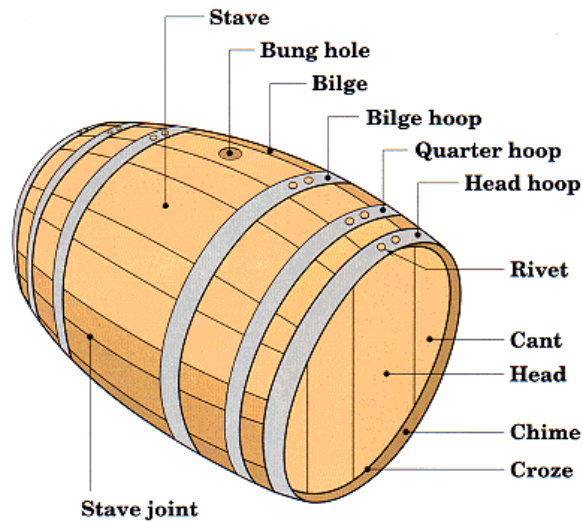

OakBarrelsLtd.com

Barrel Dimensions

Barrel Size	Height	Diameter of Head	Diameter of Bilge/Belly
1 L	6 1/8"	4 1/2 "	5 1/4 "
2 L	7 1/2 "	5 1/4 "	6 1/4 "
5 L	10"	7"	8 1/4 "
10 L	12"	8 3/4 "	10 1/4 "
20 L	15 1/4"	11"	12 7/8 "

Pre-Drilled Holes

Barrel Size	Pre-Drilled Hole	
	Spigot	Bung
1 L	1/2 "	1/2 "
2 L	1/2 "	5/8 "
5 L	1/2 "	5/8 "
10 L	3/4 "	3/4 "
20 L	3/4 "	3/4 "

Conversions

Barrel Size	Ounces	Cups	Quarts	Gallons
1 L	33.8	4 1/4	1.06	.26
2 L	67.6	8 1/2	2.11	.53
5 L	169.7	21	5.28	1.3
10 L	338.1	42 1/3	10.6	2.6
20 L	676.3	84 1/2	21.1	5.28

Barrel Terminology

OakBarrelsLtd.com

Email: info@oakbarrelsLtd.com Toll Free 888-926-2555